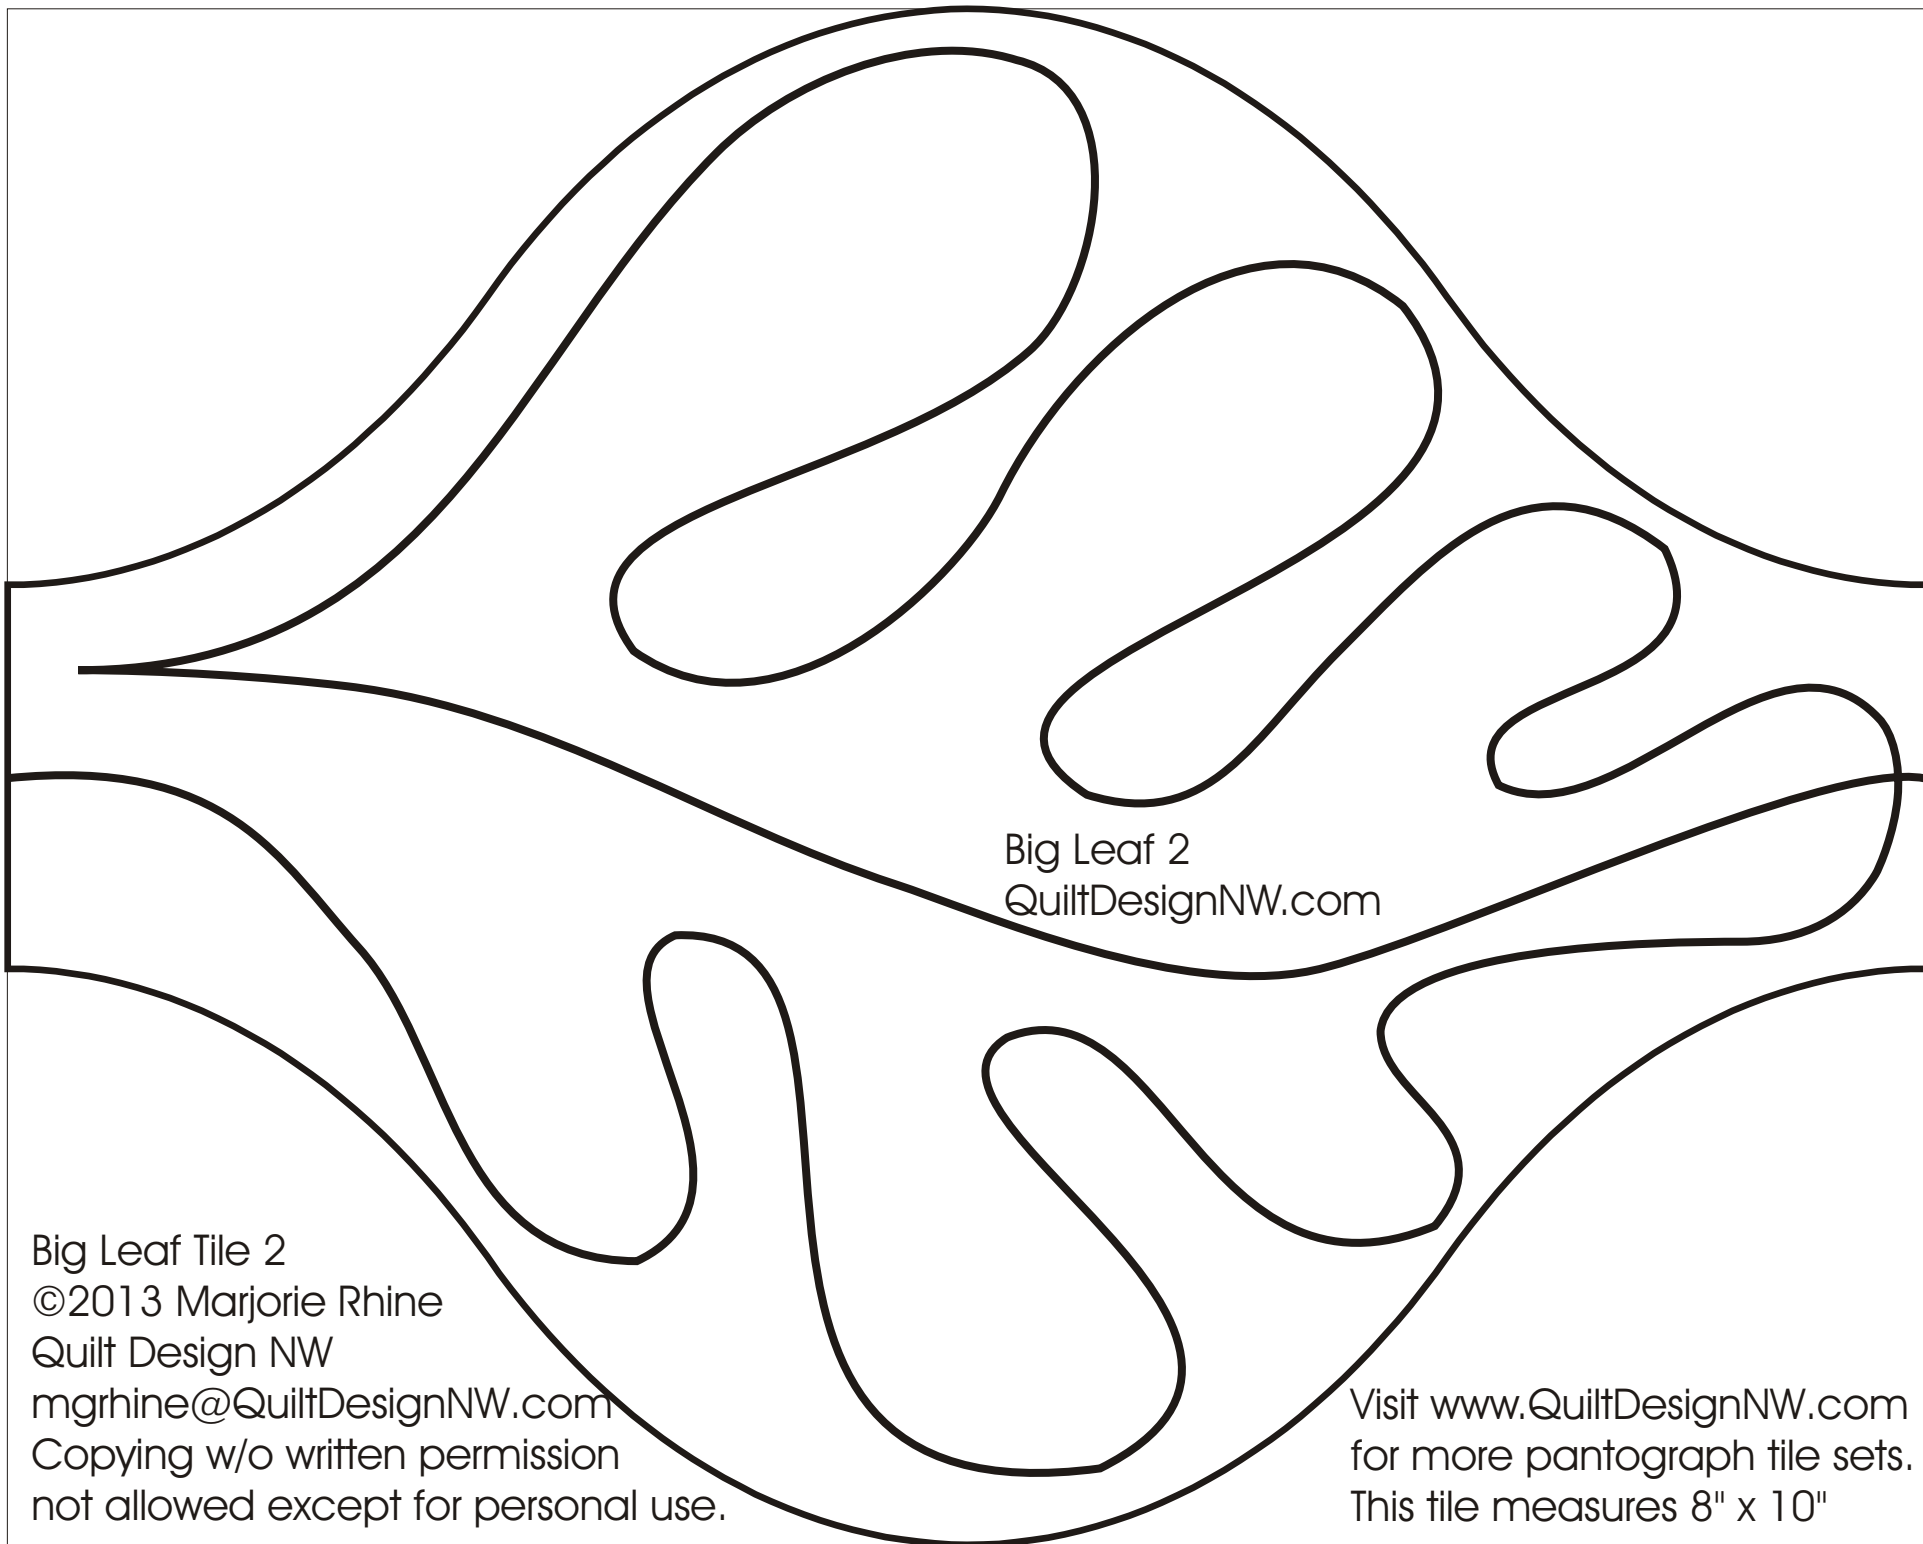

Big Leaf 1
QuiltDesignNW.com

Big Leaf Tile 1
©2013 Marjorie Rhine
Quilt Design NW
mgrhine@QuiltDesignNW.com
Copying w/o written permission
not allowed except for personal use.

Visit www.QuiltDesignNW.com
for more pantograph tile sets.
This tile measures 8" x 10"

Big Leaf 2
QuiltDesignNW.com

Big Leaf Tile 2
©2013 Marjorie Rhine
Quilt Design NW
mgrhine@QuiltDesignNW.com
Copying w/o written permission
not allowed except for personal use.

Visit www.QuiltDesignNW.com
for more pantograph tile sets.
This tile measures 8" x 10"

Big Leaf 4
QuiltDesignNW.com

Big Leaf Tile 4
©2013 Marjorie Rhine
Quilt Design NW
mgrhine@QuiltDesignNW.com
Copying w/o written permission
not allowed except for personal use.

Visit www.QuiltDesignNW.com
for more pantograph tile sets.
This tile measures 8" x 10"

Big Leaf 5
QuiltDesignNW.com

Big Leaf Tile 5
©2013 Marjorie Rhine
Quilt Design NW
mgrhine@QuiltDesignNW.com
Copying w/o written permission
not allowed except for personal use.

Visit www.QuiltDesignNW.com
for more pantograph tile sets.
This tile measures 8" x 10"